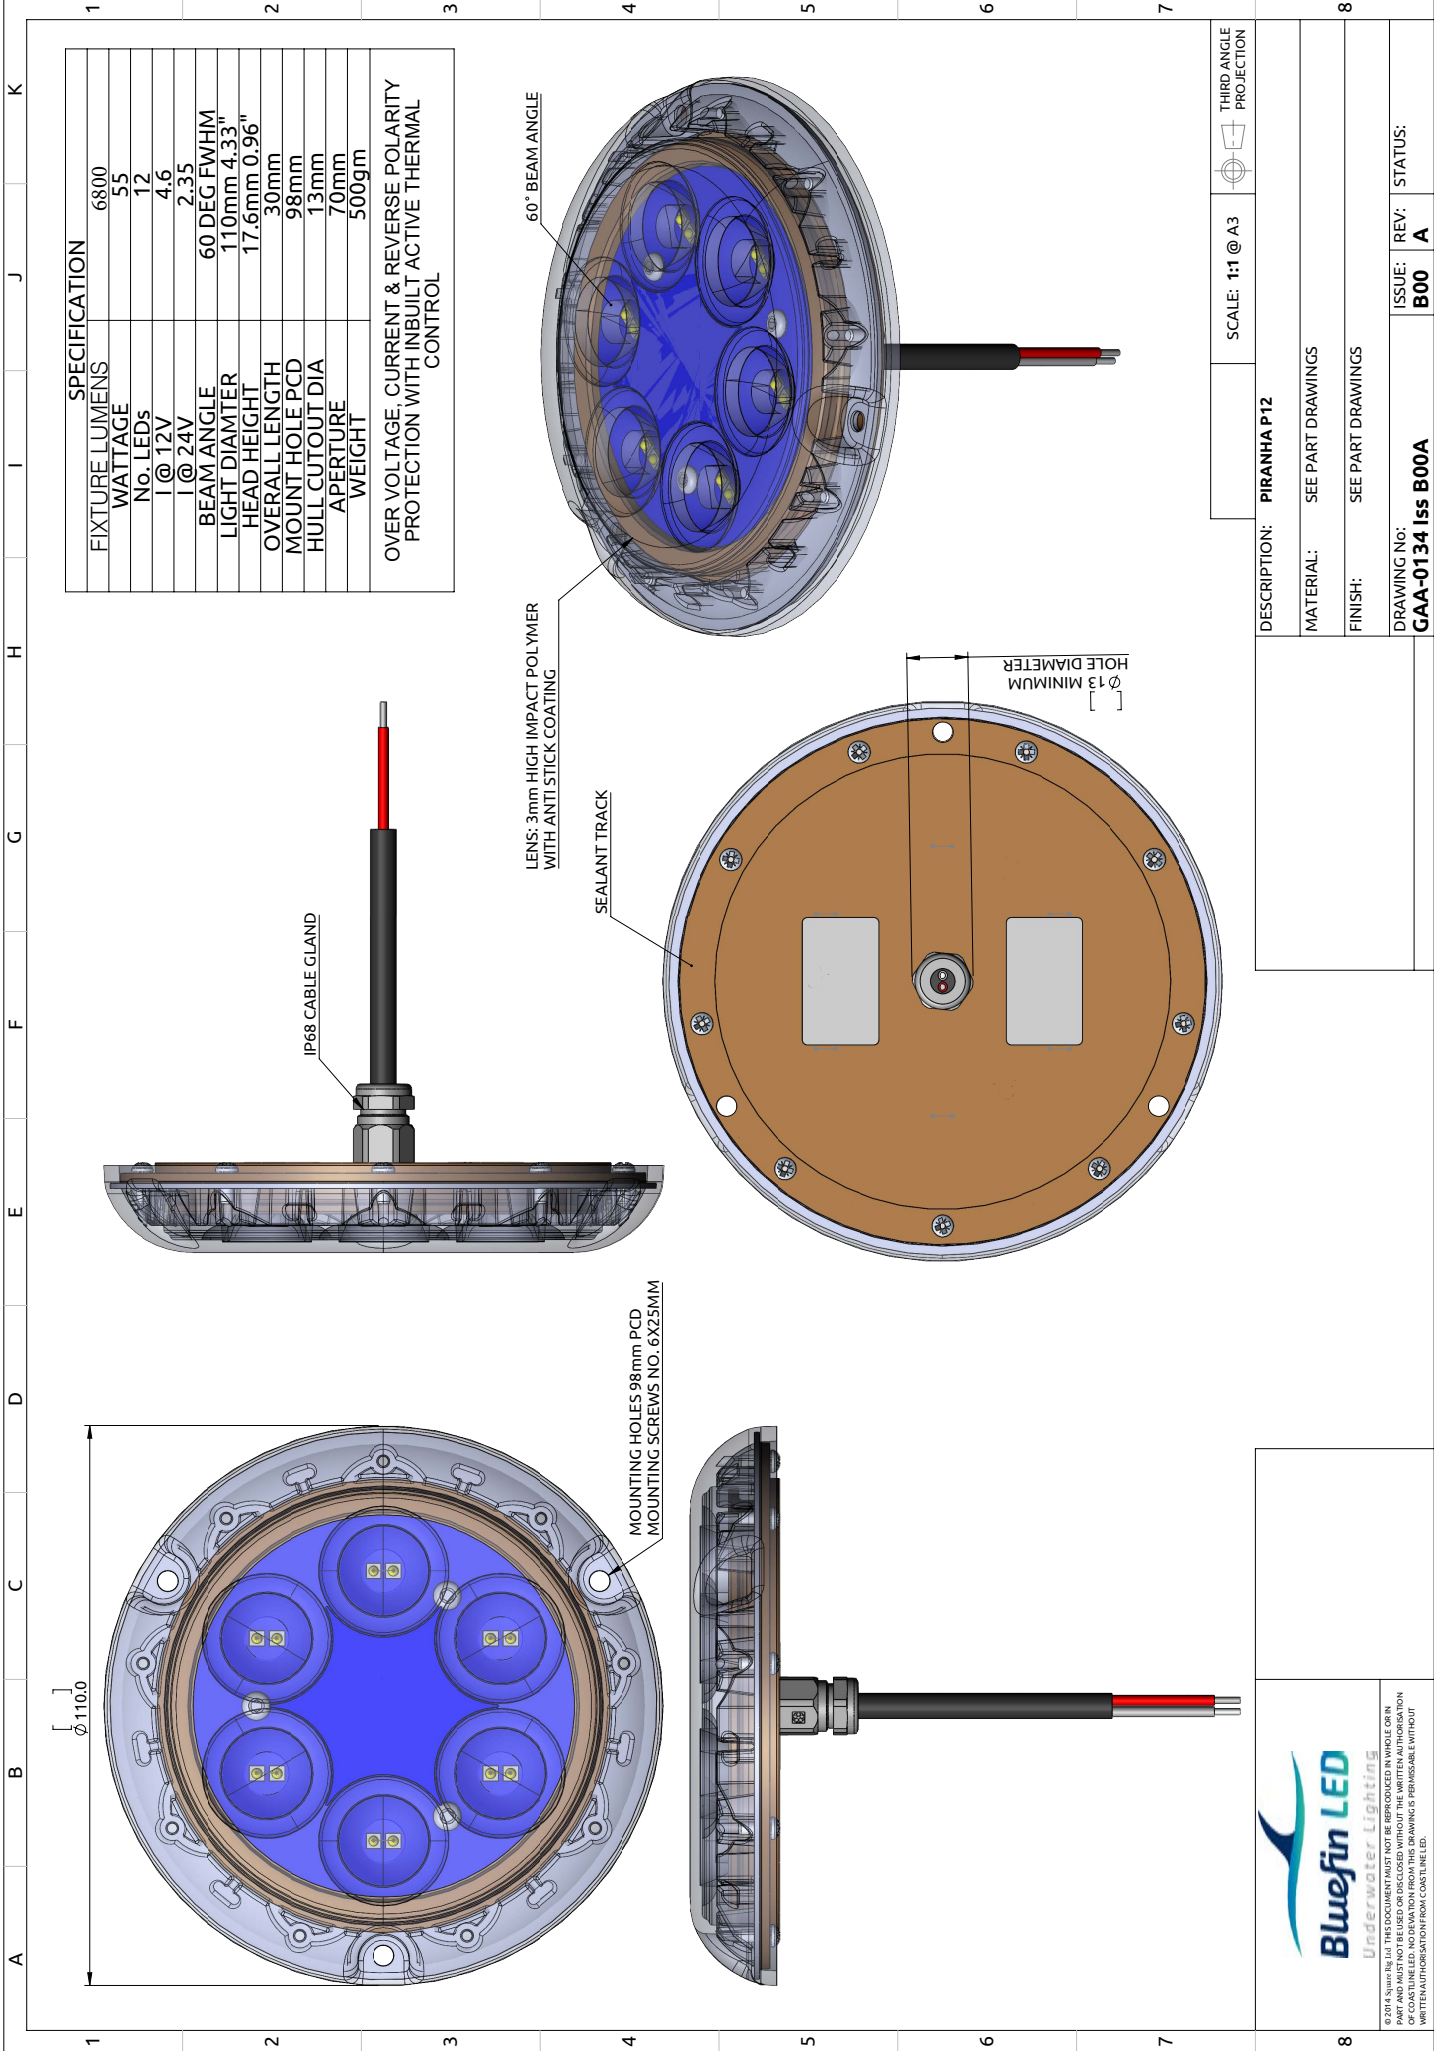

DESCRIPTION:	PIRANHA P12
MATERIAL:	SEE PART DRAWINGS
FINISH:	SEE PART DRAWINGS
DRAWING No:	GAA-0134 Iss B00A
ISSUE:	B00 A
REV:	STATUS: