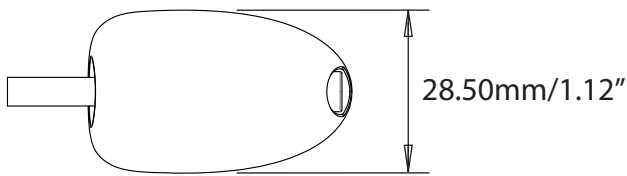

DS-H6 Horizontal Deck Seal

For help & information
 email: sales@scanstrut.com
 tel: +44 (0) 1392 531280

Pre-drilled and blank bungs included in the package

	2/0.08 mm / inches	3/0.12 mm / inches	4/0.16 mm / inches	5/0.20 mm / inches	6/0.24 mm / inches	7/0.28 mm / inches	8/0.31 mm / inches	9/0.35 mm / inches	10/0.39 mm / inches	11/0.43 mm / inches	12/0.46 mm / inches	13/0.51 mm / inches	Blank bung for self drill
DS-H6	✓	✓	✓	✓	✓								
DS-H10					✓	✓	✓	✓	✓				✓
DS16		✓	✓			✓							✓
DS21A			✓	✓		✓							✓
DS21B								✓		✓		✓	✓
DS30								✓		✓		✓	✓
DS40											✓		✓

	2/0.08 mm / inches	3/0.12 mm / inches	4/0.16 mm / inches	5/0.20 mm / inches	6/0.24 mm / inches	7/0.28 mm / inches	8/0.31 mm / inches	9/0.35 mm / inches	10/0.39 mm / inches
DS-H6	✓	✓	✓	✓	✓				
DS-HD6				✓✓	✓✓				
DS-H10					✓	✓	✓	✓	✓

Bung dimensions for different models (included in the package)

2/0.08 mm / inches 3/0.12 mm / inches 4/0.16 mm / inches 5/0.20 mm / inches 6/0.24 mm / inches 7/0.28 mm / inches 8/0.31 mm / inches 9/0.35 mm / inches 10/0.39 mm / inches NO HOLE mm / inches