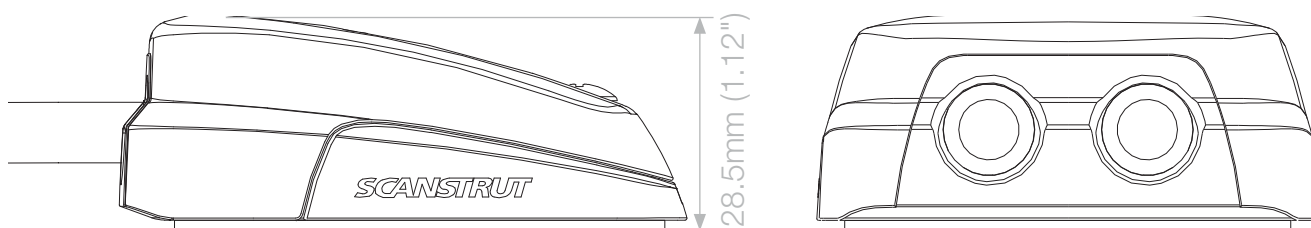

Please note: ✓ = one bung

Medium Horizontal Deck Seal

For help & information
email: sales@scanstrut.com
tel: +44 (0) 1392 531280

SCANSTRUT

DS-HD10-BLK

Horizontal Double Cable Seal - Black

For help & information
 email: sales@scanstrut.com
 tel: +44 (0) 1392531280

Bung dimensions for different models (included in the package)

2/0.08 mm / inches 3/0.12 mm / inches 4/0.16 mm / inches 5/0.20 mm / inches 6/0.24 mm / inches 7/0.28 mm / inches 8/0.31 mm / inches 9/0.35 mm / inches 10/0.39 mm / inches NO HOLE mm / inches