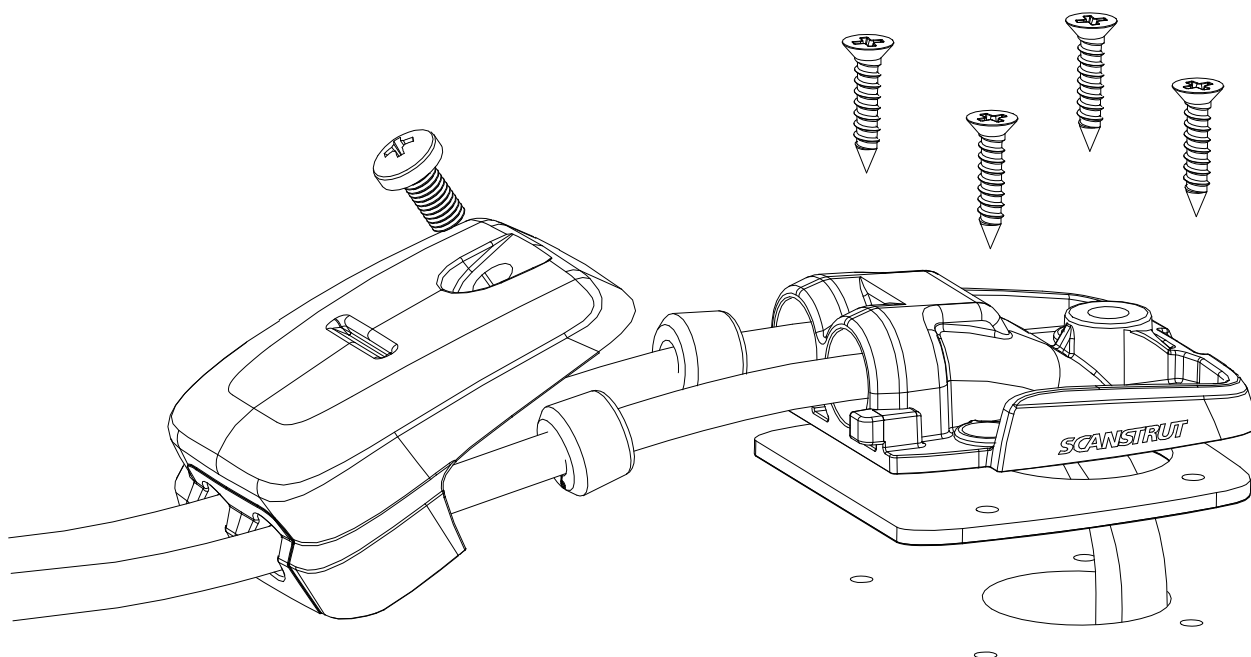

DS-H6 Horizontal Deck Seal

For help & information
 email: sales@scanstrut.com
 tel: +44 (0) 1392 531280

Pre-drilled and blank bungs included in the package

	2/0.08 mm / inches	3/0.12 mm / inches	4/0.16 mm / inches	5/0.20 mm / inches	6/0.24 mm / inches	7/0.28 mm / inches	8/0.31 mm / inches	9/0.35 mm / inches	10/0.39 mm / inches	11/0.43 mm / inches	12/0.46 mm / inches	13/0.51 mm / inches	Blank bung for self drill
DS-H6	✓	✓	✓	✓	✓								
DS-H10					✓	✓	✓	✓	✓				✓
DS16		✓	✓			✓							✓
DS21A			✓	✓		✓							✓
DS21B								✓		✓		✓	✓
DS30								✓		✓		✓	✓
DS40											✓		✓

Please note: ✓ = one bung

DS-HD6-BLK

Horizontal Double Cable Seal – Black

For help & information
 email: sales@scanstrut.com
 tel: +44 (0) 1392531280

Bung dimensions for different models (included in the package)