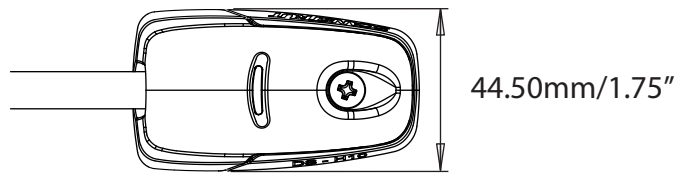

Medium Horizontal Deck Seal

For help & information
email: sales@scanstrut.com
tel: +44 (0) 1392 531280

SCANSTRUT