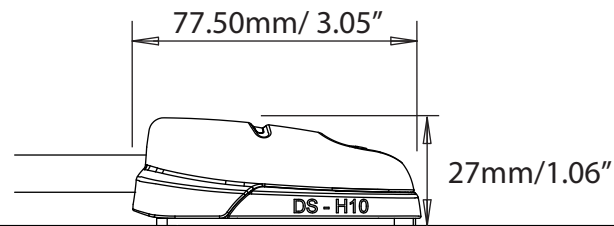

Medium Horizontal Deck Seal

For help & information
email: sales@scanstrut.com
tel: +44 (0) 1392 531280

SCANSTRUT