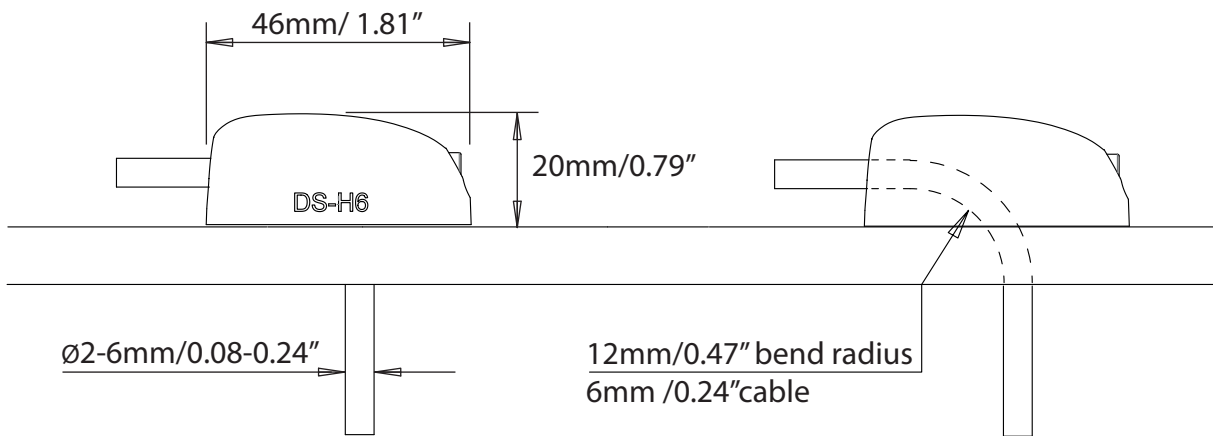

DS-H6 Horizontal Deck Seal

For help & information
 email: sales@scanstrut.com
 tel: +44 (0) 1392 531280

Pre-drilled and blank bungs included in the package

	2/0.08 mm / inches	3/0.12 mm / inches	4/0.16 mm / inches	5/0.20 mm / inches	6/0.24 mm / inches	7/0.28 mm / inches	8/0.31 mm / inches	9/0.35 mm / inches	10/0.39 mm / inches	11/0.43 mm / inches	12/0.46 mm / inches	13/0.51 mm / inches	Blank bung for self drill
DS-H6	✓	✓	✓	✓	✓								
DS-H10					✓	✓	✓	✓	✓				✓
DS16		✓	✓			✓							✓
DS21A			✓	✓		✓							✓
DS21B								✓		✓		✓	✓
DS30								✓		✓		✓	✓
DS40											✓		✓

Please note: ✓ = one bung

DS-HD6-BLK

Horizontal Double Cable Seal – Black

For help & information
 email: sales@scanstrut.com
 tel: +44 (0) 1392531280

Bung dimensions for different models (included in the package)

	2/0.08 mm / inches	3/0.12 mm / inches	4/0.16 mm / inches	5/0.20 mm / inches	6/0.24 mm / inches	7/0.28 mm / inches	8/0.31 mm / inches	9/0.35 mm / inches	10/0.39 mm / inches
DS-H6	✓	✓	✓	✓	✓				
DS-HD6				✓✓	✓✓				
DS-H10					✓	✓	✓	✓	✓

Bung dimensions for different models (included in the package)

2/0.08 mm / inches 3/0.12 mm / inches 4/0.16 mm / inches 5/0.20 mm / inches 6/0.24 mm / inches 7/0.28 mm / inches 8/0.31 mm / inches 9/0.35 mm / inches 10/0.39 mm / inches NO HOLE mm / inches