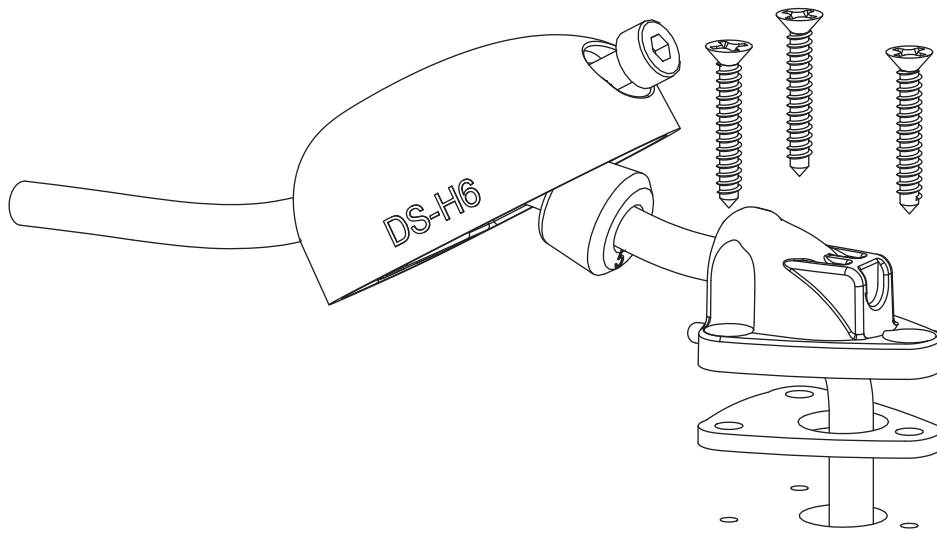

DS-H6 Horizontal Deck Seal

For help & information
 email: sales@scanstrut.com
 tel: +44 (0) 1392 531280

Pre-drilled and blank bungs included in the package

	2/0.08 mm / inches	3/0.12 mm / inches	4/0.16 mm / inches	5/0.20 mm / inches	6/0.24 mm / inches	7/0.28 mm / inches	8/0.31 mm / inches	9/0.35 mm / inches	10/0.39 mm / inches	11/0.43 mm / inches	12/0.46 mm / inches	13/0.51 mm / inches	Blank bung for self drill
DS-H6	✓	✓	✓	✓	✓								
DS-H10					✓	✓	✓	✓	✓				✓
DS16		✓	✓			✓							✓
DS21A			✓	✓		✓							✓
DS21B								✓		✓		✓	✓
DS30								✓		✓		✓	✓
DS40											✓		✓

Please note: ✓ = one bung

DS-HD6-BLK

Horizontal Double Cable Seal – Black

For help & information
 email: sales@scanstrut.com
 tel: +44 (0) 1392531280

Bung dimensions for different models (included in the package)

Please note: ✓ = one bung

Medium Horizontal Deck Seal

For help & information
email: sales@scanstrut.com
tel: +44 (0) 1392 531280

SCANSTRUT

DS-HD10-BLK

Horizontal Double Cable Seal - Black

For help & information
 email: sales@scanstrut.com
 tel: +44 (0) 1392531280

Bung dimensions for different models (included in the package)

2/0.08 mm / inches 3/0.12 mm / inches 4/0.16 mm / inches 5/0.20 mm / inches 6/0.24 mm / inches 7/0.28 mm / inches 8/0.31 mm / inches 9/0.35 mm / inches 10/0.39 mm / inches NO HOLE mm / inches