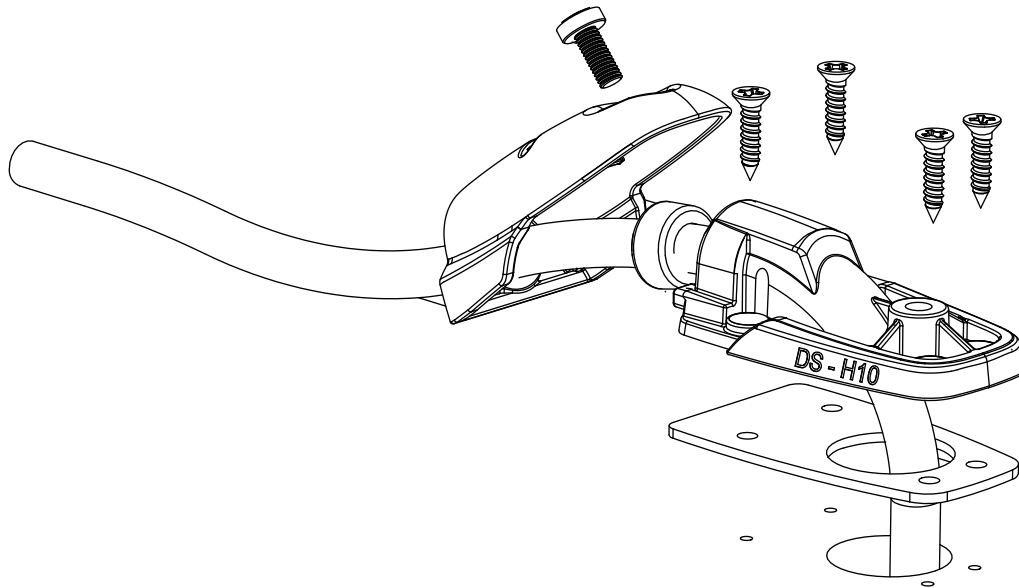

Medium Horizontal Deck Seal

For help & information
email: sales@scanstrut.com
tel: +44 (0) 1392 531280

SCANSTRUT