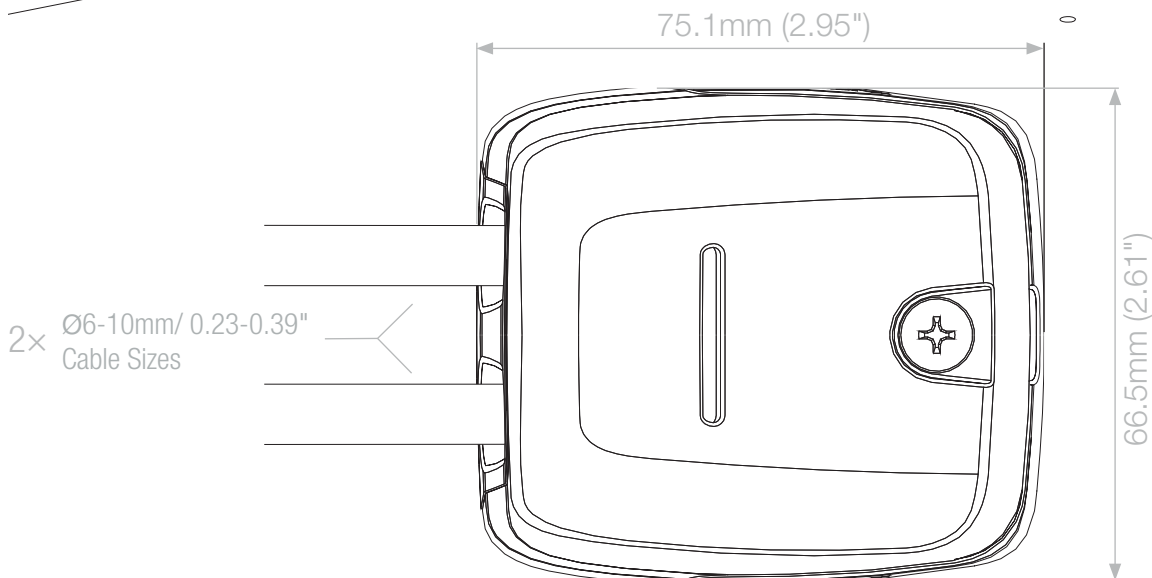

	2/0.08 mm / inches	3/0.12 mm / inches	4/0.16 mm / inches	5/0.20 mm / inches	6/0.24 mm / inches	7/0.28 mm / inches	8/0.31 mm / inches	9/0.35 mm / inches	10/0.39 mm / inches
DS-H6	✓	✓	✓	✓	✓				
DS-HD6				✓✓	✓✓				
DS-H10					✓	✓	✓	✓	✓

Bung dimensions for different models (included in the package)

2/0.08 mm / inches 3/0.12 mm / inches 4/0.16 mm / inches 5/0.20 mm / inches 6/0.24 mm / inches 7/0.28 mm / inches 8/0.31 mm / inches 9/0.35 mm / inches 10/0.39 mm / inches NO HOLE mm / inches