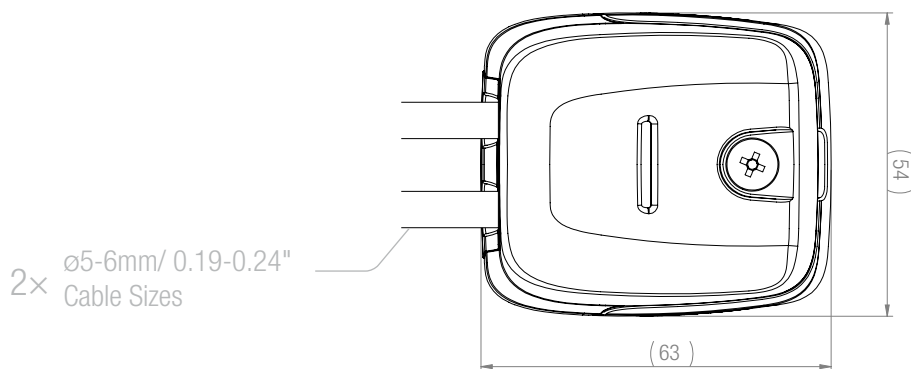

DS-H6 Horizontal Deck Seal

For help & information
 email: sales@scanstrut.com
 tel: +44 (0) 1392 531280

Pre-drilled and blank bungs included in the package

	2/0.08 mm / inches	3/0.12 mm / inches	4/0.16 mm / inches	5/0.20 mm / inches	6/0.24 mm / inches	7/0.28 mm / inches	8/0.31 mm / inches	9/0.35 mm / inches	10/0.39 mm / inches	11/0.43 mm / inches	12/0.46 mm / inches	13/0.51 mm / inches	Blank bung for self drill
DS-H6	✓	✓	✓	✓	✓								
DS-H10					✓	✓	✓	✓	✓				✓
DS16		✓	✓			✓							✓
DS21A			✓	✓		✓							✓
DS21B								✓		✓		✓	✓
DS30								✓		✓		✓	✓
DS40											✓		✓

Please note: ✓ = one bung

DS-HD6-BLK

Horizontal Double Cable Seal – Black

For help & information
 email: sales@scanstrut.com
 tel: +44 (0) 1392531280

Bung dimensions for different models (included in the package)

	2/0.08 mm / inches	3/0.12 mm / inches	4/0.16 mm / inches	5/0.20 mm / inches	6/0.24 mm / inches	7/0.28 mm / inches	8/0.31 mm / inches	9/0.35 mm / inches	10/0.39 mm / inches
DS-H6	✓	✓	✓	✓	✓				
DS-HD6				✓✓	✓✓				
DS-H10					✓	✓	✓	✓	✓

Bung dimensions for different models (included in the package)

2/0.08 mm / inches 3/0.12 mm / inches 4/0.16 mm / inches 5/0.20 mm / inches 6/0.24 mm / inches 7/0.28 mm / inches 8/0.31 mm / inches 9/0.35 mm / inches 10/0.39 mm / inches NO HOLE mm / inches