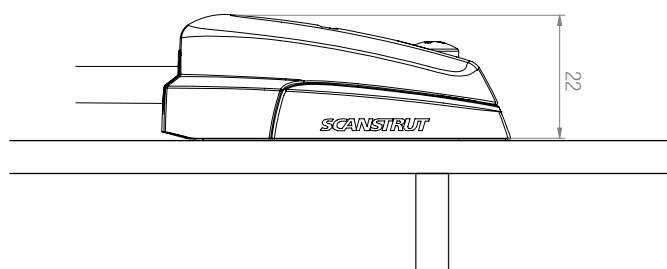

DS-H6 Horizontal Deck Seal

For help & information
 email: sales@scanstrut.com
 tel: +44 (0) 1392 531280

Pre-drilled and blank bungs included in the package

	2/0.08 mm / inches	3/0.12 mm / inches	4/0.16 mm / inches	5/0.20 mm / inches	6/0.24 mm / inches	7/0.28 mm / inches	8/0.31 mm / inches	9/0.35 mm / inches	10/0.39 mm / inches	11/0.43 mm / inches	12/0.46 mm / inches	13/0.51 mm / inches	Blank bung for self drill
DS-H6	✓	✓	✓	✓	✓								
DS-H10					✓	✓	✓	✓	✓				✓
DS16		✓	✓			✓							✓
DS21A			✓	✓		✓							✓
DS21B								✓		✓		✓	✓
DS30								✓		✓		✓	✓
DS40											✓		✓

Please note: ✓ = one bung

DS-HD6-BLK

Horizontal Double Cable Seal – Black

For help & information
 email: sales@scanstrut.com
 tel: +44 (0) 1392531280

Bung dimensions for different models (included in the package)

	2/0.08 mm / inches	3/0.12 mm / inches	4/0.16 mm / inches	5/0.20 mm / inches	6/0.24 mm / inches	7/0.28 mm / inches	8/0.31 mm / inches	9/0.35 mm / inches	10/0.39 mm / inches
DS-H6	✓	✓	✓	✓	✓				
DS-HD6				✓✓	✓✓				
DS-H10					✓	✓	✓	✓	✓

Bung dimensions for different models (included in the package)

2/0.08 mm / inches 3/0.12 mm / inches 4/0.16 mm / inches 5/0.20 mm / inches 6/0.24 mm / inches 7/0.28 mm / inches 8/0.31 mm / inches 9/0.35 mm / inches 10/0.39 mm / inches NO HOLE mm / inches