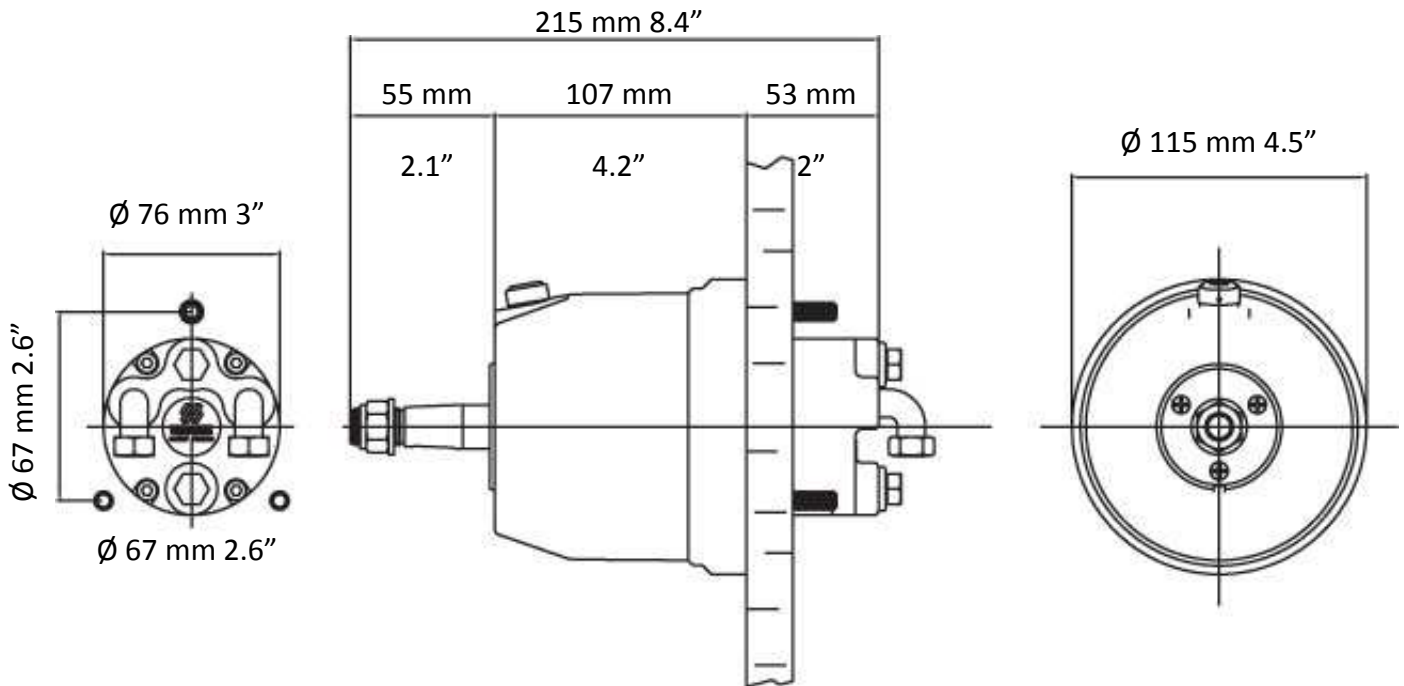

**PUMPS FOR HYDRAULIC STEERING SYSTEMS****UP28F-SVS UP33F-SVS UP39F-SVS DIMENSIONS**

6442 Parkland Drive  
Sarasota, Florida 34243 – USA  
P 941 351 2628  
F 941 360 9171  
[www.uflexusa.com](http://www.uflexusa.com)

**DIMENSIONS UP28F-SVS UP33F-SVS UP39F-SVS**